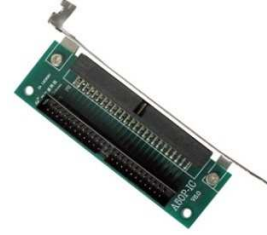

## TERMINAL BOARD - ADAPTER

Adapter plate, into the computer with a block piece,  
and Make a 50-pin cable connector which  
inside out the computer.

**A50P-IC**

It can be directly plugged into the computer to  
realize ISA bus to PC104 bus

**ISA-PC104**

Adapter plate, into the computer with a block piece,  
and make a 40-pin cable connector which inside out  
the computer

**A40P-IC**

Adapter PCI-PXI

**PCI-PXI**

**Astra Elektronik Sanayi İthalat ve Ticaret Limited Şirketi**